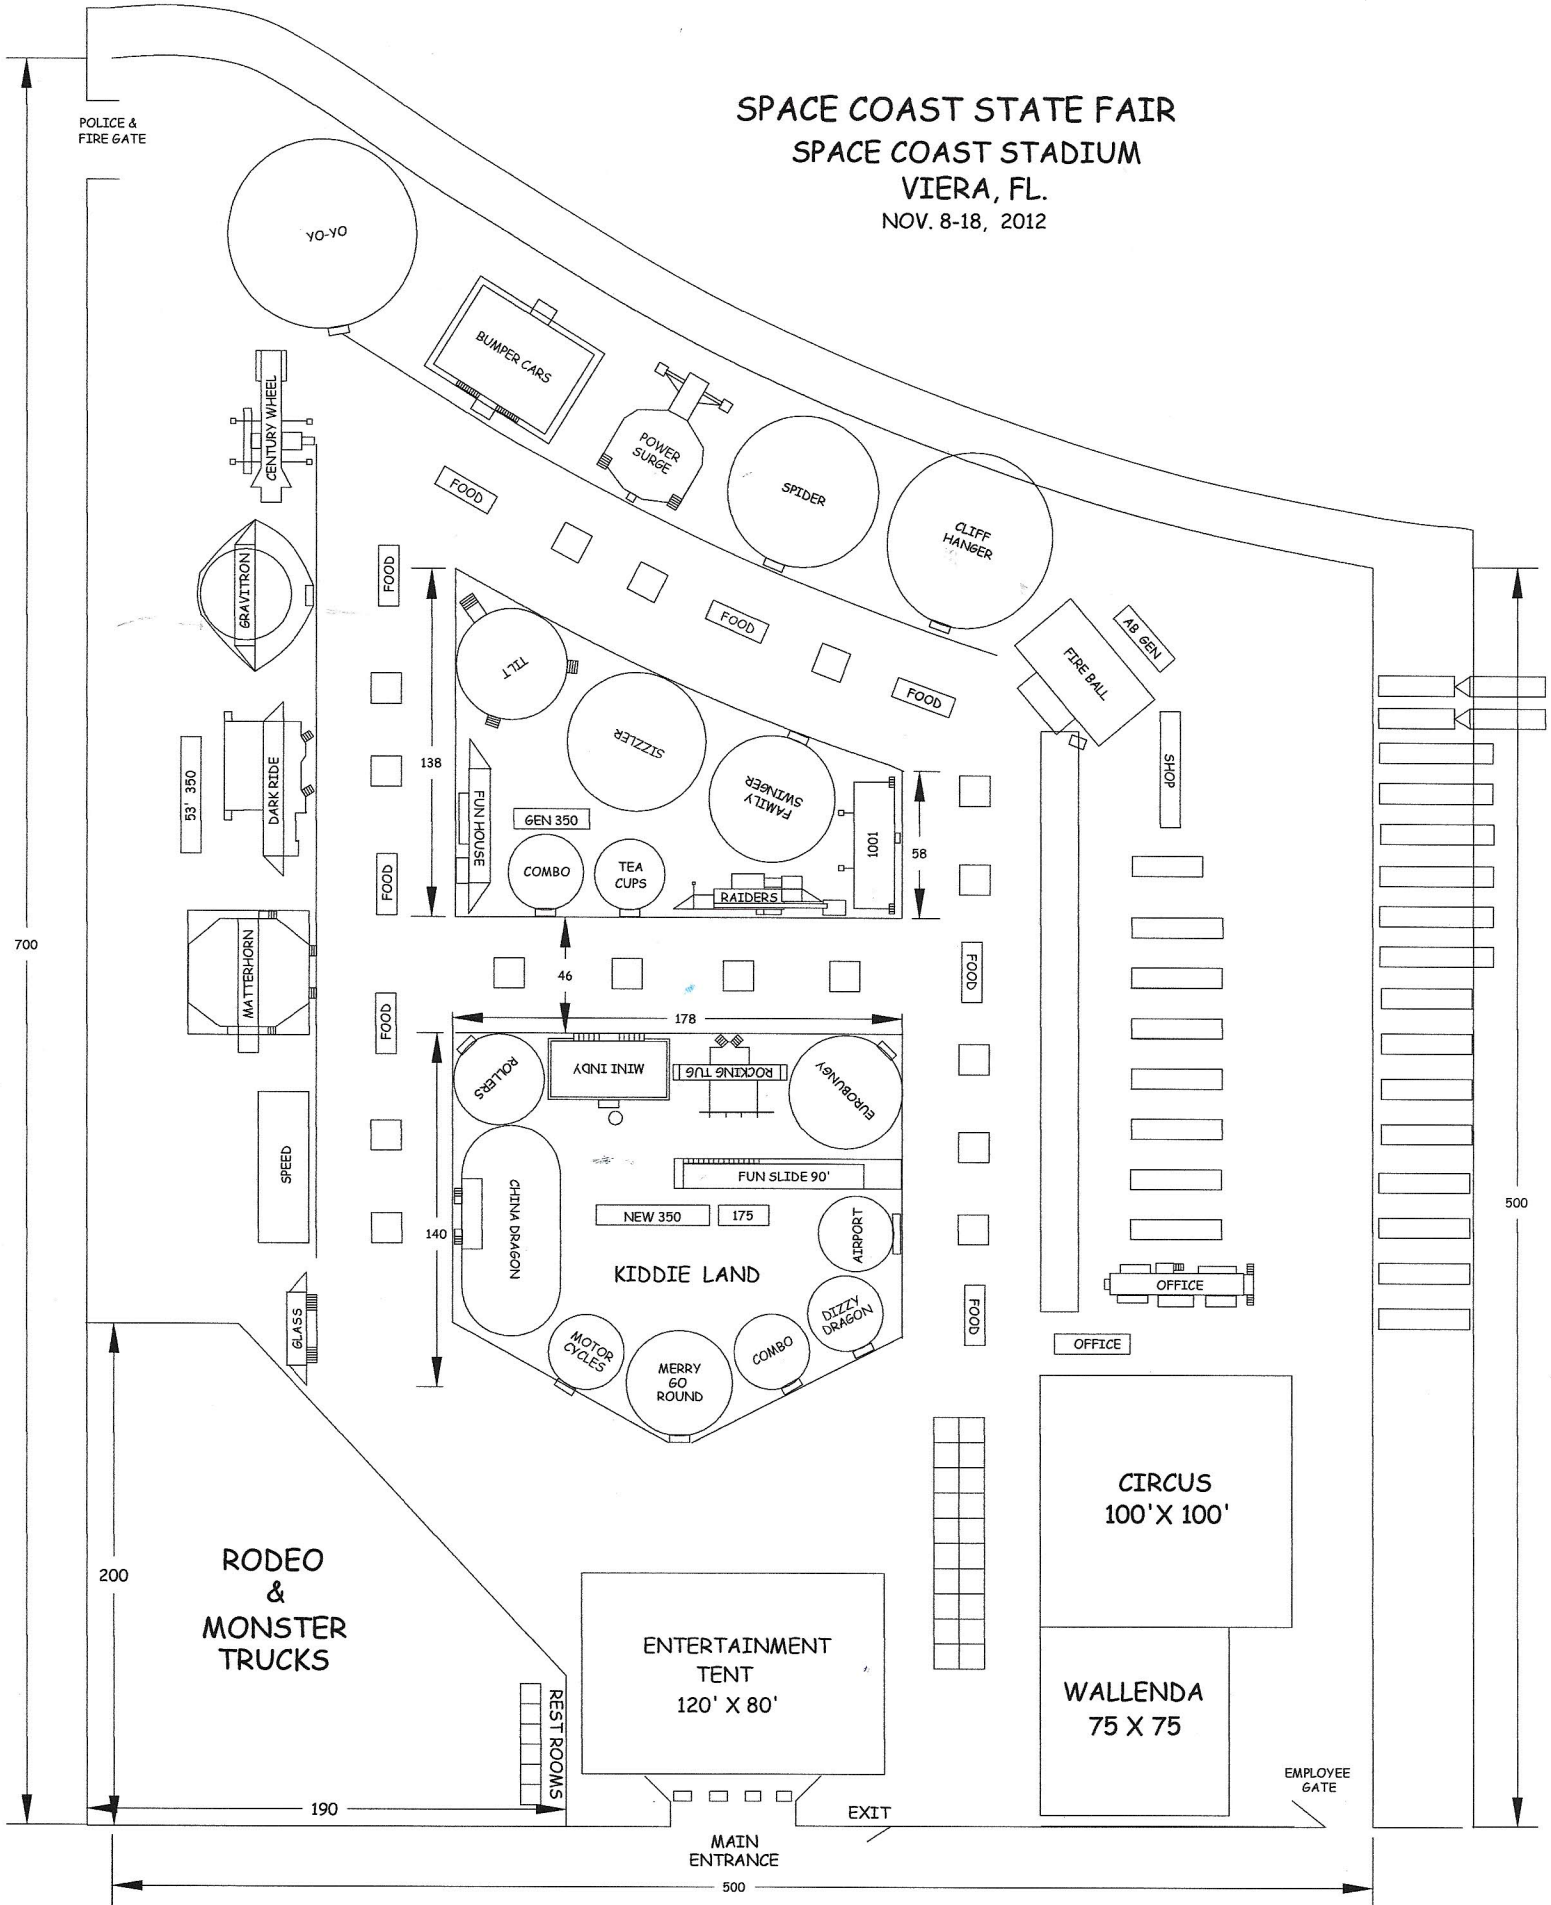

SPACE COAST STATE FAIR
 SPACE COAST STADIUM
 VIERA, FL.
 NOV. 8-18, 2012

700

500

RODEO &
 MONSTER
 TRUCKS

ENTERTAINMENT
 TENT
 120' X 80'

CIRCUS
 100' X 100'

WALLEDA
 75 X 75

MAIN
 ENTRANCE

EXIT

EMPLOYEE
 GATE

190

500

138

140

46

178

100

58

53' 350

FOOD

FOOD

FOOD

FOOD

FOOD